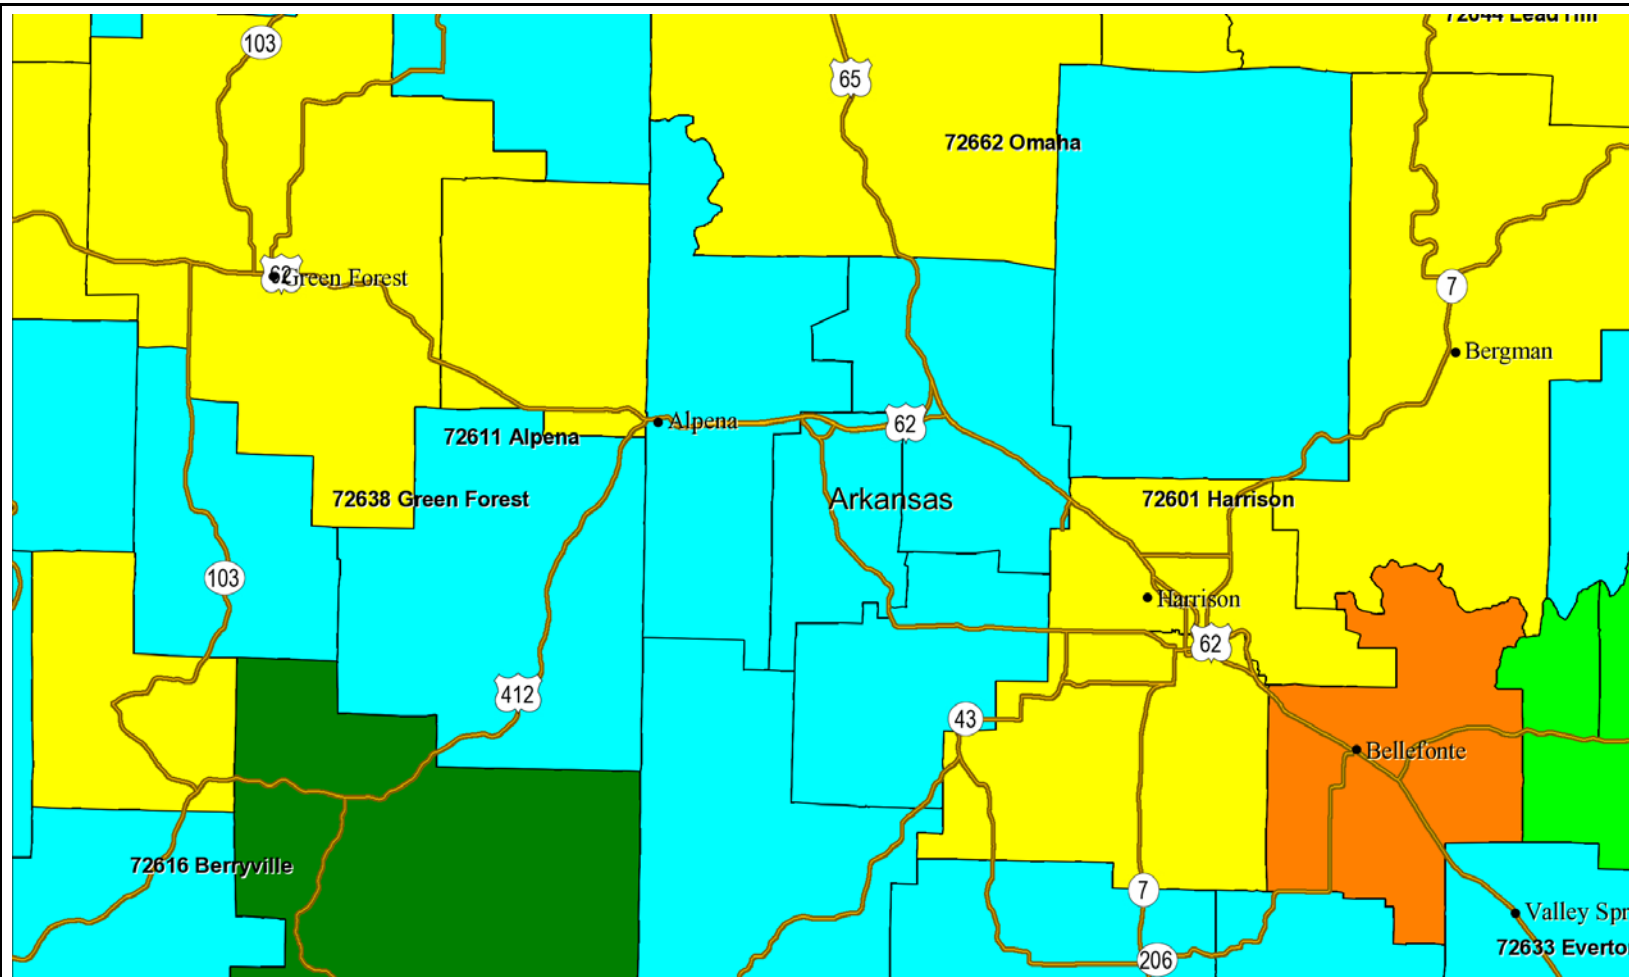

Technical Skills Indicator (2008) Geo-Skills™ Index by Census Tracts

Overall Technical Skill Concentration by Census Tract for the Harrison, AR area
WorkforceStrategies.com

Source: Applied Geographic Solutions © 2009.
 Workforce Data: Source Workforce Strategies, Inc., ©2009 Workforce Strategies, Inc. All Rights Reserved
 DemographicsNow is brought to you by Alteryx, LLC. © 2010 All Rights Reserved